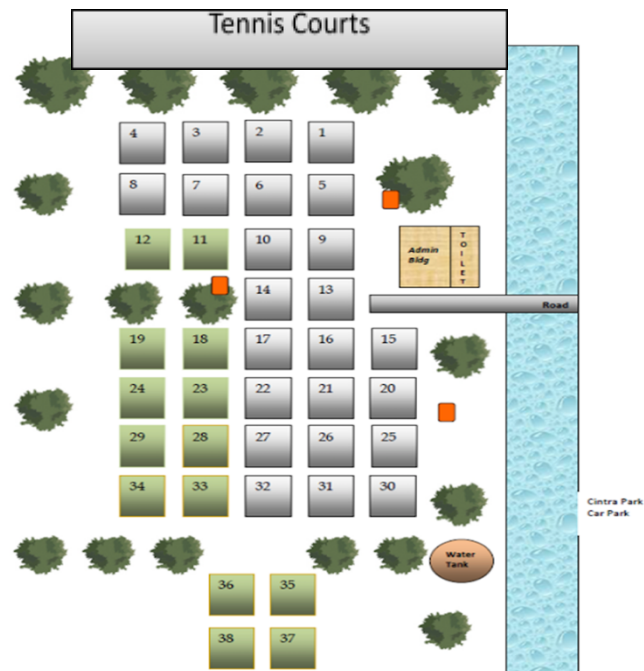

# 2021 Western Suburbs PSSA Netball Draw V3

Pool A - Junior A	Pool B - Senior B	Pool C - Senior A	Pool D - Junior B
Concord	Concord-	Concord	Concord
Concord West	Concord West-	Concord West	Concord West
Homebush	Homebush-	Homebush	Homebush
Homebush West	Homebush West-	Homebush West	Homebush West
Marie Bashir	Marie Bashir	Marie Bashir	Marie Bashir
Mortlake	Mortlake-	Mortlake	Mortlake
Newington		Newington	
Strathfield North	Strathfield North	Strathfield North	Strathfield North
Strathfield South	Strathfield South-	Strathfield South	Strathfield South
Victoria Avenue	Victoria Avenue-	Victoria Avenue	Victoria Avenue
Wentworth Point		Wentworth Point	Wentworth Point

## Court Layout

The number of the court is also written on the goal posts.