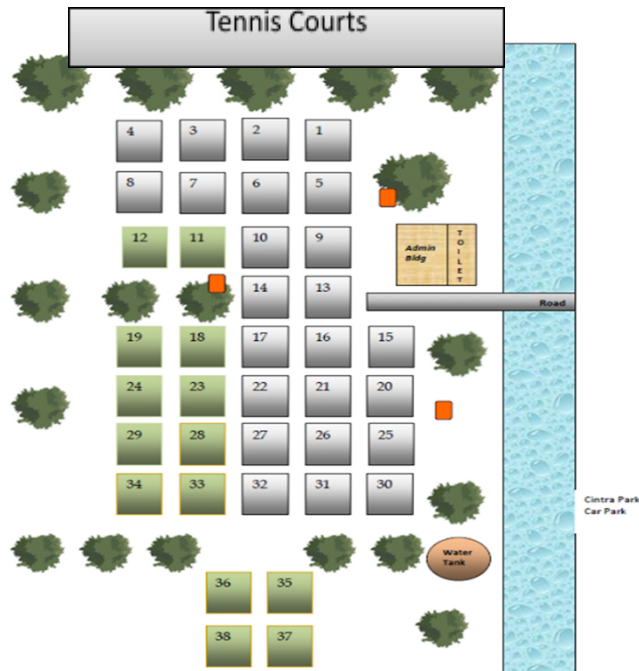

2022 Western Suburbs PSSA Netball Draw

| Pool A - Junior A | Pool B - Senior B | Pool C - Senior A | Pool D - Junior B |
|-------------------|--------------------|-------------------|-------------------|
| Concord | Concord- | Concord | Concord |
| Concord West | Concord West- | Concord West | Concord West |
| Homebush | Homebush- | Homebush | Homebush |
| Homebush West | Homebush West- | Homebush West | Homebush West |
| Marie Bashir | Marie Bashir | Marie Bashir | Marie Bashir |
| Mortlake | Mortlake- | Mortlake | Mortlake |
| Newington | | Newington | |
| Strathfield North | Strathfield North | Strathfield North | Strathfield North |
| Strathfield South | Strathfield South- | Strathfield South | Strathfield South |
| Victoria Avenue | Victoria Avenue- | Victoria Avenue | Victoria Avenue |
| Wentworth Point | | Wentworth Point | Wentworth Point |

Court Layout

The number of the court is also written on the goal posts.

12:30pm Games

-Junior A -Senior B

1:05pm Games

-Senior A -Junior B

Any rounds cancelled due to weather will be skipped and re-scheduled for later in the season. A revised draw will be issued in the event of wash out rounds.

9 fixtures will complete a round; competitive games will continue until semi-finals week.

Semis and Finals will be played in Term 3 Weeks 3 and 4

All Scores are to be added to the [Google Docs](#) by the following Friday 4:00 pm.