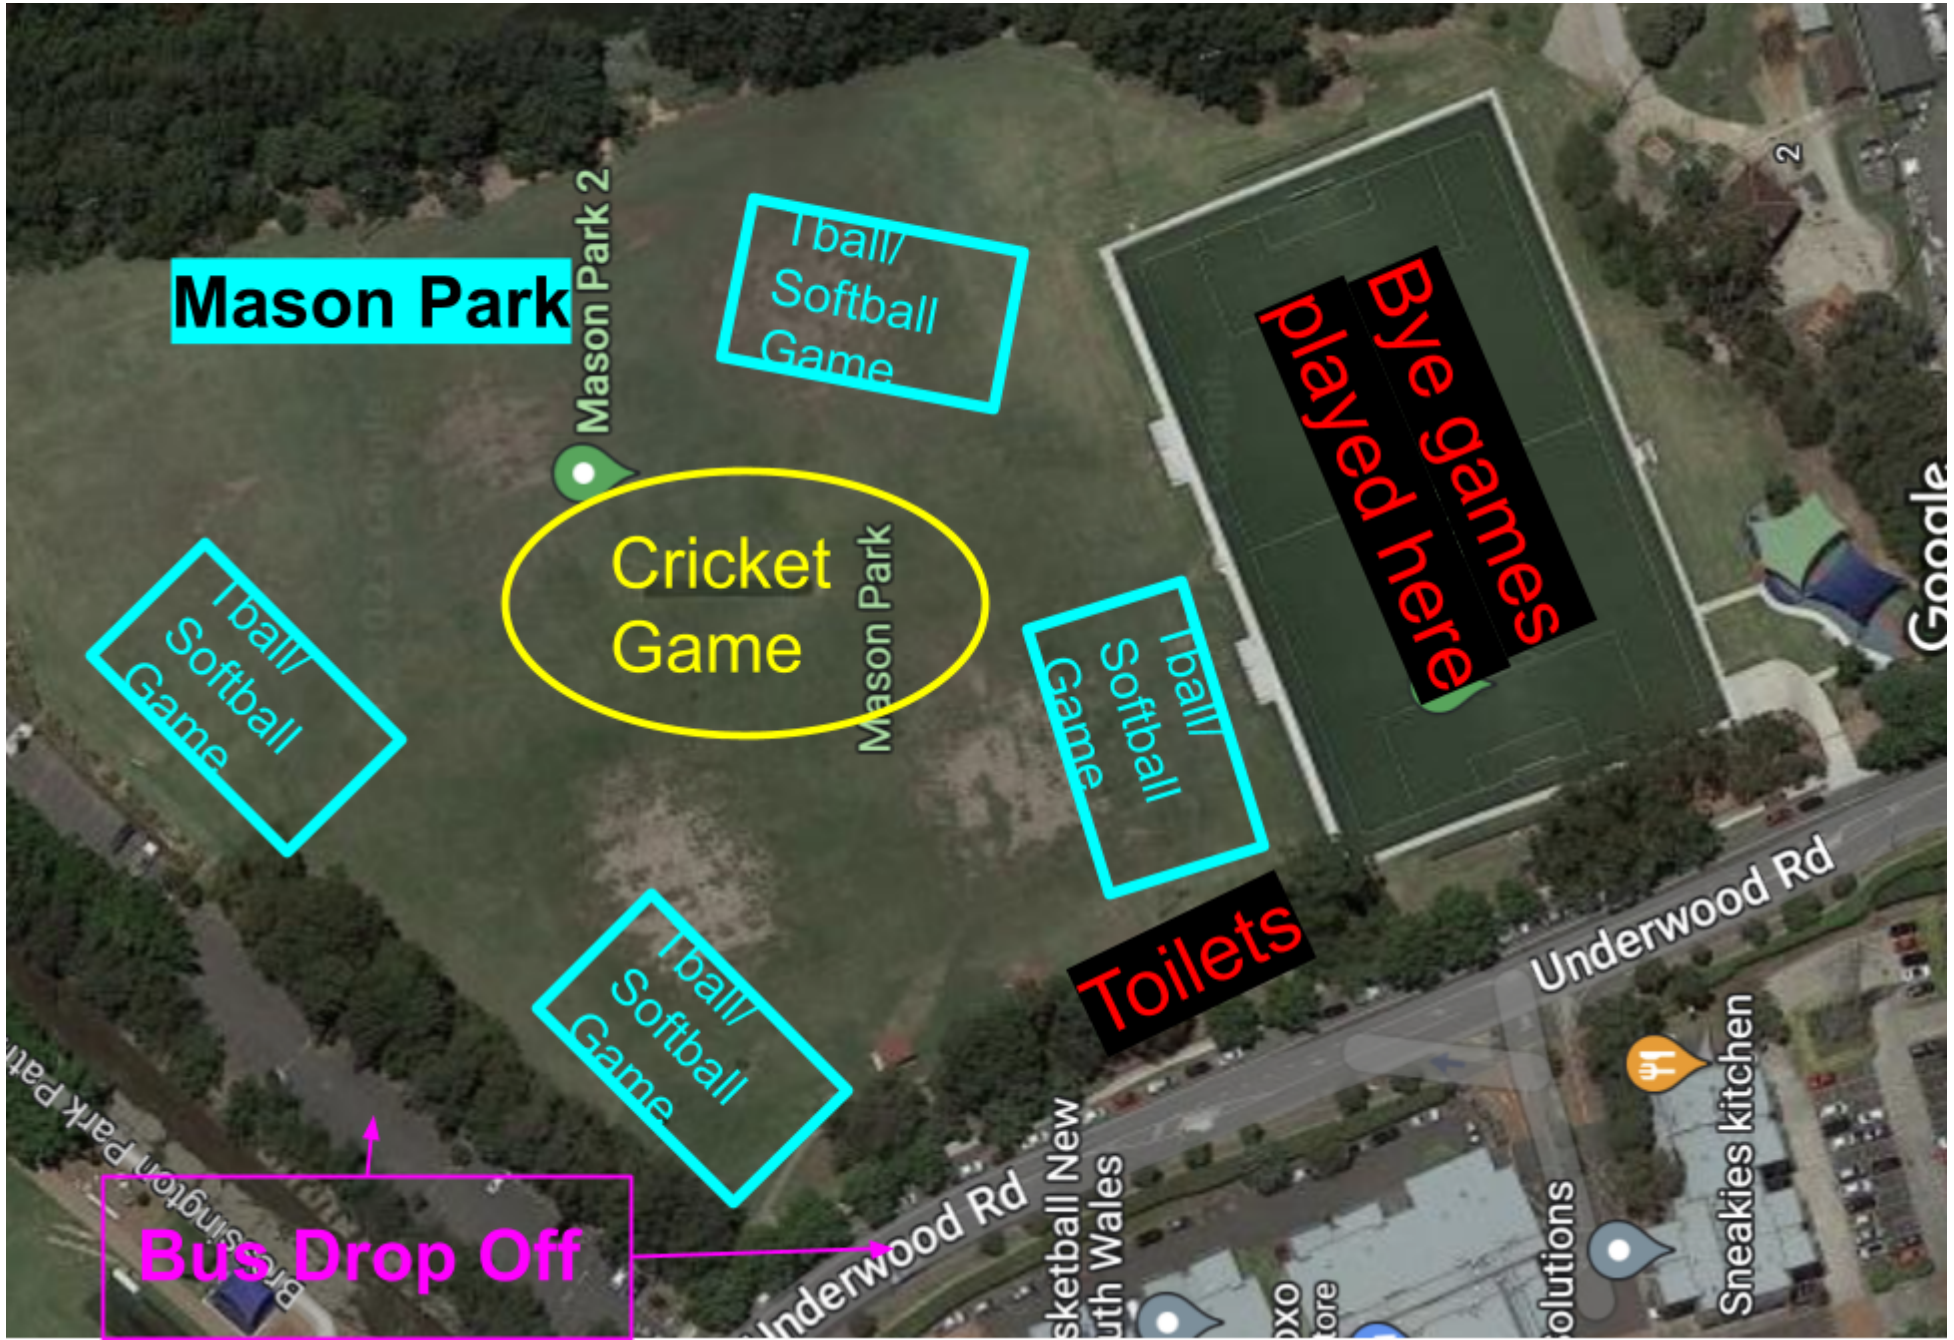

Water

Toilets

Cricket
Game

T-Ball
Softball

T-Ball
Softball

Cintra Hockey Complex

Gipps St

ops St

py &...

Mason Park

Tball/
Softball
Game

Cricket
Game

Tball/
Softball
Game

Tball/
Softball
Game

Tball/
Softball
Game

Toilets

Bye games
played here

Bus Drop Off

Mason Park 2

Mason Park

Underwood Rd

Underwood Rd

Sneakies kitchen

Google

T-ball Game

Softball game

Concord Histopath
Pathology Covid-19...

Nutmeg Kiosk

Majors Bay Reserve

Concord Baseball Club

Synthetic
Football
Ground

Waimaira Ave