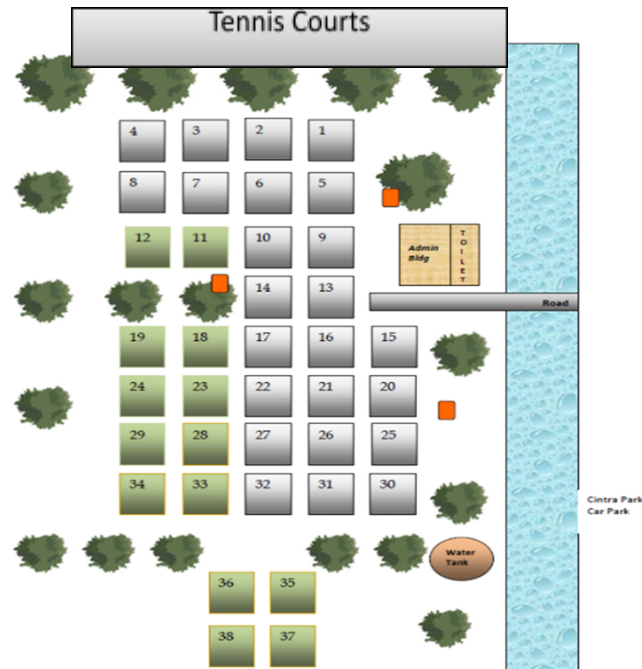

# 2022 Western Suburbs PSSA Netball Draw

Pool A - Junior A	Pool B - Senior B	Pool C - Senior A	Pool D - Junior B
Concord	Concord-	Concord	Concord
Concord West	Concord West-	Concord West	Concord West
Homebush	Homebush-	Homebush	Homebush
Homebush West	Homebush West-	Homebush West	Homebush West
Marie Bashir	Marie Bashir	Marie Bashir	Marie Bashir
Mortlake	Mortlake-	Mortlake	Mortlake
Newington		Newington	
Strathfield North	Strathfield North	Strathfield North	Strathfield North
Strathfield South	Strathfield South-	Strathfield South	Strathfield South
Victoria Avenue	Victoria Avenue-	Victoria Avenue	Victoria Avenue
Wentworth Point		Wentworth Point	Wentworth Point

## Court Layout

The number of the court is also written on the goal posts.